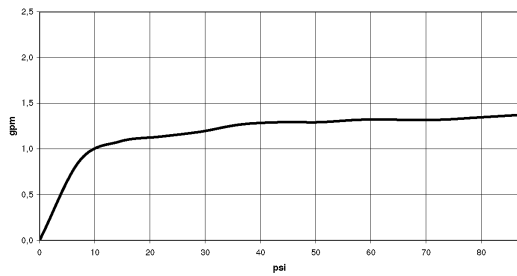

## Dimensional drawing

Sink - VAIA  
Single-lever lavatory mixer with drain - polished chrome  
Article number: 33 500 809-00 0010

All dimensions in mm / inch = mm x 0,0394

### Flow rate chart

Sink - VAIA  
Single-lever lavatory mixer with drain - polished chrome  
Article number: 33 500 809-00 0010