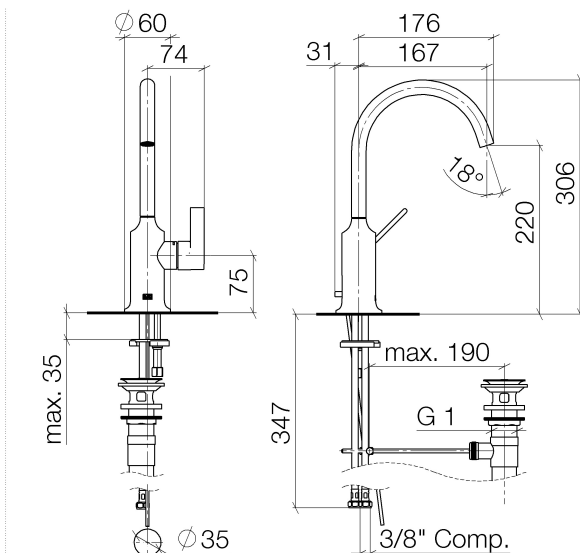

## Sink - VAIA

Single-lever lavatory mixer with drain - polished chrome

Article number: 33 500 809-00 0010

- 6-5/8" Projection
- US drain with overflow
- Swiveling spout 360°
- Round aerated stream
- Total height 12"
- Height to aerator/spout outlet 8-5/8"
- 1-3/8" hole diameter
- 2 x pressure hose with 3/8" compression fitting
- Water flow rate limited to max. 1.2 gpm
- lead-free
- (ADA)
- Suitable only for basins with overflow.

## Dimensional drawing

Sink - VAIA  
Single-lever lavatory mixer with drain - polished chrome  
Article number: 33 500 809-00 0010

All dimensions in mm / inch = mm x 0,0394

### Flow rate chart

Sink - VAIA  
Single-lever lavatory mixer with drain - polished chrome  
Article number: 33 500 809-00 0010