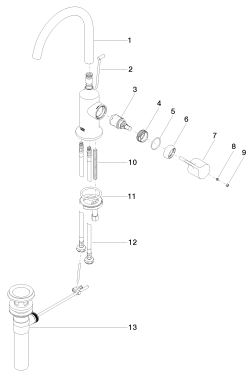

## Sink - VAIA

Single-lever lavatory mixer with drain - polished chrome

Article number: 33 500 809-00 0010

- 6-5/8" Projection
- US drain with overflow
- Swiveling spout 360°
- Round aerated stream
- Total height 12"
- Height to aerator/spout outlet 8-5/8"
- 1-3/8" hole diameter
- 2 x pressure hose with 3/8" compression fitting
- Water flow rate limited to max. 1.2 gpm
- lead-free
- (ADA)
- Suitable only for basins with overflow.

## Dimensional drawing

Sink - VAIA  
Single-lever lavatory mixer with drain - polished chrome  
Article number: 33 500 809-00 0010

All dimensions in mm / inch = mm x 0,0394

### Flow rate chart

Sink - VAIA  
Single-lever lavatory mixer with drain - polished chrome  
Article number: 33 500 809-00 0010

### Spare parts list

Number	Item Number	Designation	Number of units
--------	-------------	-------------	-----------------